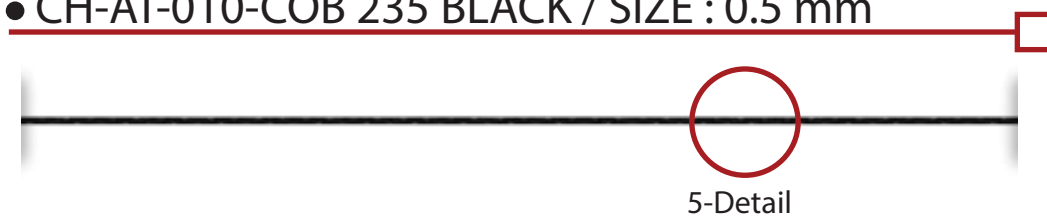

- CH-AT-010-COB 235 BLACK / SIZE : 0.5 mm