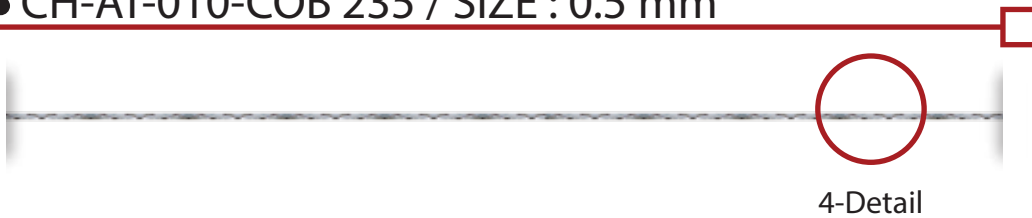

- CH-AT-010-COB 235 / SIZE : 0.5 mm