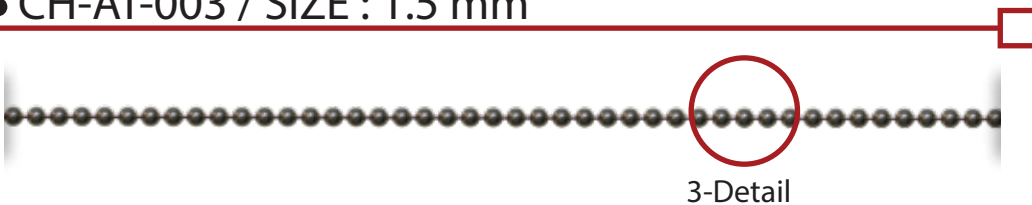

2-Detail

2-Detail

CHAIN MODELS CATALOGUE

● CH-AT-001 / SIZE : 1 mm

1-Detail

1-Detail

● CH-AT-002 / SIZE : 1.2 mm

2-Detail

2-Detail

● CH-AT-003 / SIZE : 1.5 mm

3-Detail

3-Detail

● CH-AT-003-BLACK / SIZE : 1.5 mm

4-Detail

4-Detail

● CH-AT-003 / SIZE : 2.4 mm