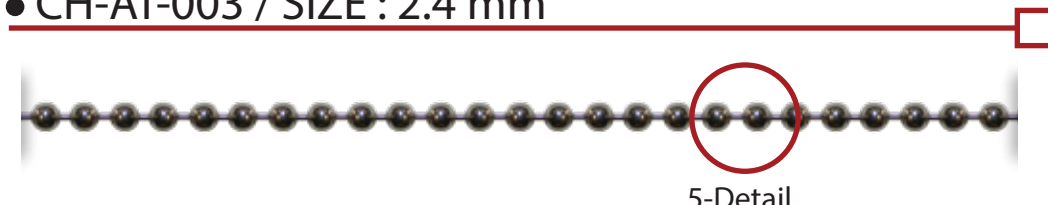

2-Detail

2-Detail

CHAIN MODELS CATALOGUE

● CH-AT-001 / SIZE : 1 mm

1-Detail

1-Detail

● CH-AT-002 / SIZE : 1.2 mm

2-Detail

2-Detail

● CH-AT-003 / SIZE : 1.5 mm

3-Detail

3-Detail

● CH-AT-003-BLACK / SIZE : 1.5 mm

4-Detail

4-Detail

● CH-AT-003 / SIZE : 2.4 mm

5-Detail

5-Detail

CHAIN MODELS CATALOGUE

- CH-AT-002-TRIMMING / SIZE : 1.2 mm

1-Detail

- CH-AT-003-TRIMMING / SIZE : 1.5 mm

Trimming

- CH-AT-003-HORIZONTAL / SIZE : 1.5 mm