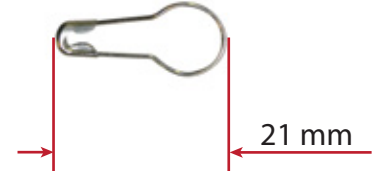

METAL CLIPS-NO:3

METAL PINS

METAL SAFETY PINS

SAFETY PINS MODEL-2008

SAFETY PINS MODEL-2008

SAFETY PINS MODEL-2010

SAFETY PINS MODEL-2010

HANGER SIZE BAR & CUFF BUTTON

RND-UNI-2010

SQR-UNI-2010

CH-UNI-401

CH-UNI-403

TIE CLIPS

CUFF BUTTON

CH-GZR-0312

CH-GRZ-201101