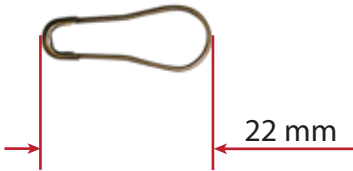

METAL CLIPS-NO:3

METAL PINS

METAL SAFETY PINS

SAFETY PINS MODEL-2008

SAFETY PINS MODEL-2008

SAFETY PINS MODEL-2010

SAFETY PINS MODEL-2010

HANGER SIZE BAR & CUFF BUTTON

RND-UNI-2010

SQR-UNI-2010

CH-UNI-401

CH-UNI-403

TIE CLIPS

CUFF BUTTON

CH-GZR-0312

CH-GRZ-201101