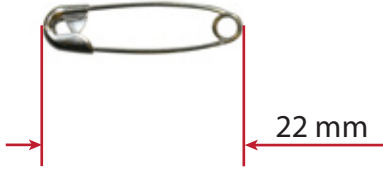

METAL CLIPS-NO:3

METAL PINS

METAL SAFETY PINS

SAFETY PINS MODEL-2008

SAFETY PINS MODEL-2008

SAFETY PINS MODEL-2010

SAFETY PINS MODEL-2010

HANGER SIZE BAR & CUFF BUTTON

RND-UNI-2010

SQR-UNI-2010

CH-UNI-401

CH-UNI-403

TIE CLIPS

CUFF BUTTON

CH-GZR-0312

CH-GRZ-201101