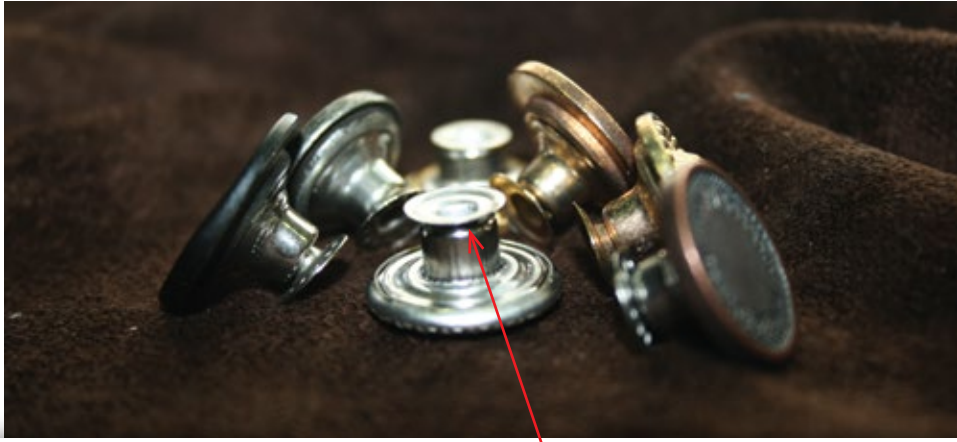

*STANDARD BUTTON  
&  
RIVET QUALITIES*

DIE CAST BUTTON (ZAMAK)

DIE CAST RIVET (ZAMAK)

SWIVEL BUTTON - MOVING HEAD

SEW-ON BUTTON

METAL & NYLON BODY BUTTON –  
THE TACK MAY BE BRASS / ALUMINIUM / COPPER

**Chic Textile ve Metal Ltd. Co**